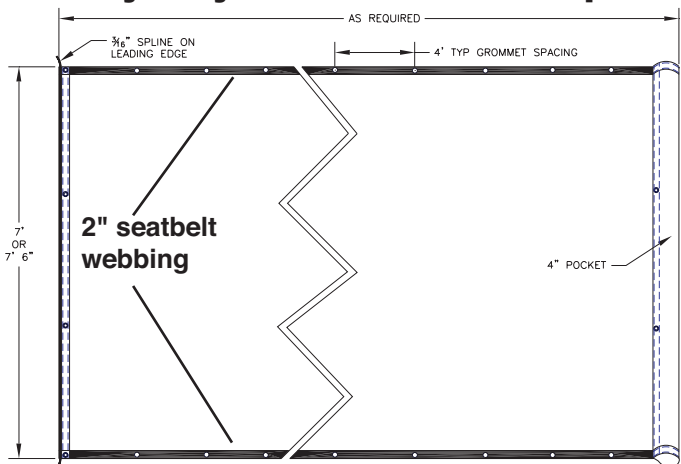

# Stock Dump Truck and Dump Trailer Tarps

Leno-Weave Mesh			Multi-Color PVC Mesh			HD Black PVC Mesh		
Size	Part#	Weight	Size	Part#	Weight	Size	Part#	Weight
7' x 12'	26	6.1	7' x 12'	4631	8.0	7' x 12'	3598	8.5
7' x 14'	27	6.7	7' x 14'	4632	9.0	7' x 14'	3599	9.6
7' x 16'	28	7.4	7' x 16'	4633	10.0	7' x 16'	3600	10.6
7' x 18'	29	8.1	7' x 18'	4634	11.0	7' x 18'	3601	11.7
7' x 20'	30	8.8	7' x 20'	4635	12.0	7' x 20'	3602	12.8
7' x 22'	2327	9.5	7' x 22'	4636	13.0	7' x 22'	4015	13.8
7' x 24'	2328	10.1	7' x 24'	4637	14.0	7' x 24'	3968	14.9
7' x 26'	2329	10.9	7' x 26'	4638	15.0	7' x 26'	4016	16.0
7' x 28'	2330	11.8	7' x 28'	4639	17.0	7' x 28'	4258	18.1
7' x 30'	2331	12.6	7' x 30'	4640	18.0	7' x 30'	4257	19.2
7'6" x 10'	2297	5.3	7'6" x 10'	4641	7.1	7'6" x 10'	5	7.6
7'6" x 12'	2298	6.1	7'6" x 12'	4642	8.1	7'6" x 12'	6	8.6
7'6" x 14'	2299	6.8	7'6" x 14'	4643	9.1	7'6" x 14'	7	9.7
7'6" x 16'	2300	7.5	7'6" x 16'	4644	10.2	7'6" x 16'	8	10.9
7'6" x 18'	2301	8.2	7'6" x 18'	4645	11.3	7'6" x 18'	9	12.0
7'6" x 20'	2302	8.9	7'6" x 20'	4646	12.4	7'6" x 20'	10	13.2
7'6" x 22'	2303	9.6	7'6" x 22'	4647	13.5	7'6" x 22'	11	14.4
7'6" x 24'	2304	10.2	7'6" x 24'	4648	14.6	7'6" x 24'	12	15.5
7'6" x 26'	2305	11.1	7'6" x 26'	4649	15.7	7'6" x 26'	13	16.7
7'6" x 28'	2306	11.9	7'6" x 28'	4650	16.8	7'6" x 28'	2152	17.9
7'6" x 30'	2307	12.7	7'6" x 30'	4651	17.9	7'6" x 30'	15	19.0
7'6" x 32'	2308	13.5	7'6" x 32'	4652	19.0	7'6" x 32'	16	20.2
7'6" x 34'	2309	14.2	7'6" x 34'	4653	20.1			
7'6" x 36'	2310	14.9	7'6" x 36'	4654	21.2			
7'6" x 38'	2311	15.7	7'6" x 38'	4655	23.3			
7'6" x 40'	2312	16.4	7'6" x 40'	4656	24.4			

## Heavy Duty Black Mesh stock specs

- 7' wide tarp hems are double folded, sewn & grommeted.
- 7'6" wide tarp hems are single folded w/ 3" slit vinyl sewn around hem & grommeted.