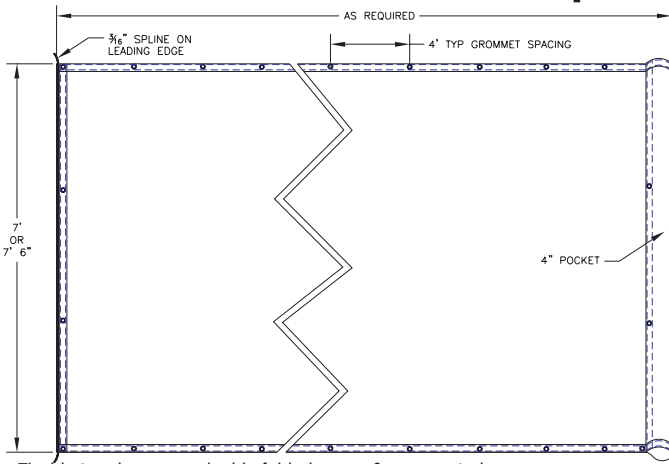

# Stock Dump Truck and Dump Trailer Tarps

Leno-Weave Mesh			Multi-Color PVC Mesh			HD Black PVC Mesh		
Size	Part#	Weight	Size	Part#	Weight	Size	Part#	Weight
7' x 12'	26	6.1	7' x 12'	4631	8.0	7' x 12'	3598	8.5
7' x 14'	27	6.7	7' x 14'	4632	9.0	7' x 14'	3599	9.6
7' x 16'	28	7.4	7' x 16'	4633	10.0	7' x 16'	3600	10.6
7' x 18'	29	8.1	7' x 18'	4634	11.0	7' x 18'	3601	11.7
7' x 20'	30	8.8	7' x 20'	4635	12.0	7' x 20'	3602	12.8
7' x 22'	2327	9.5	7' x 22'	4636	13.0	7' x 22'	4015	13.8
7' x 24'	2328	10.1	7' x 24'	4637	14.0	7' x 24'	3968	14.9
7' x 26'	2329	10.9	7' x 26'	4638	15.0	7' x 26'	4016	16.0
7' x 28'	2330	11.8	7' x 28'	4639	17.0	7' x 28'	4258	18.1
7' x 30'	2331	12.6	7' x 30'	4640	18.0	7' x 30'	4257	19.2
7'6" x 10'	2297	5.3	7'6" x 10'	4641	7.1	7'6" x 10'	5	7.6
7'6" x 12'	2298	6.1	7'6" x 12'	4642	8.1	7'6" x 12'	6	8.6
7'6" x 14'	2299	6.8	7'6" x 14'	4643	9.1	7'6" x 14'	7	9.7
7'6" x 16'	2300	7.5	7'6" x 16'	4644	10.2	7'6" x 16'	8	10.9
7'6" x 18'	2301	8.2	7'6" x 18'	4645	11.3	7'6" x 18'	9	12.0
7'6" x 20'	2302	8.9	7'6" x 20'	4646	12.4	7'6" x 20'	10	13.2
7'6" x 22'	2303	9.6	7'6" x 22'	4647	13.5	7'6" x 22'	11	14.4
7'6" x 24'	2304	10.2	7'6" x 24'	4648	14.6	7'6" x 24'	12	15.5
7'6" x 26'	2305	11.1	7'6" x 26'	4649	15.7	7'6" x 26'	13	16.7
7'6" x 28'	2306	11.9	7'6" x 28'	4650	16.8	7'6" x 28'	2152	17.9
7'6" x 30'	2307	12.7	7'6" x 30'	4651	17.9	7'6" x 30'	15	19.0
7'6" x 32'	2308	13.5	7'6" x 32'	4652	19.0	7'6" x 32'	16	20.2
7'6" x 34'	2309	14.2	7'6" x 34'	4653	20.1			
7'6" x 36'	2310	14.9	7'6" x 36'	4654	21.2			
7'6" x 38'	2311	15.7	7'6" x 38'	4655	23.3			
7'6" x 40'	2312	16.4	7'6" x 40'	4656	24.4			

## Heavy Duty Black Mesh stock specs

- 7' wide tarp hems are double folded, sewn & grommeted.
- 7'6" wide tarp hems are single folded w/ 3" slit vinyl sewn around hem & grommeted.