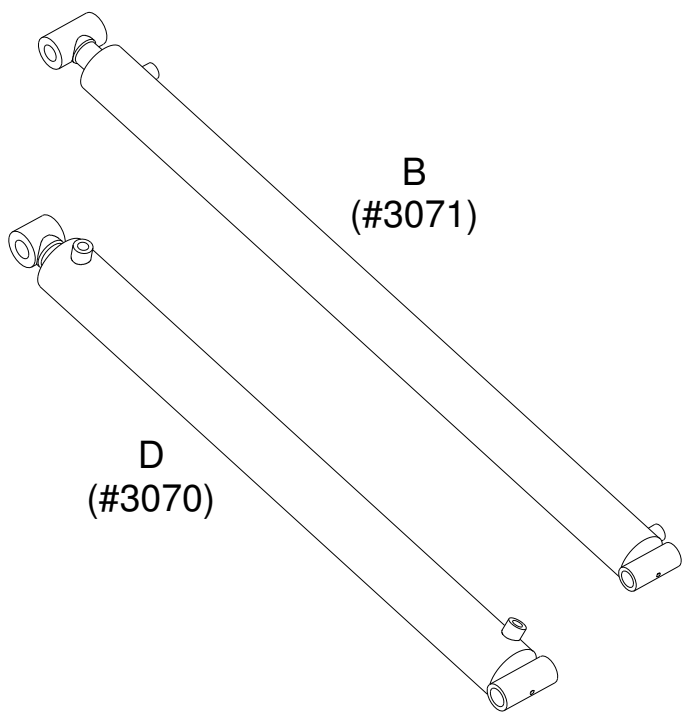

Automatic rolloff tarp system

**NON-TELESCOPIC GANTRY
(KIT #3074)**

BALLOON	PART NUMBER	QTY	DESCRIPTION
A	3089	2	PIVOT BASE ASSEMBLY
B	3071	2	SLIDE CYLINDER
C	3128	8	PIN (FOR CYLINDERS)
D	3070	2	ARM CYLINDER
E	3136	1	LOWER TARP ARM - RIGHT
F	3131	4	UPPER ARM PIN
G	3154	1	UPPER TARP ARM ASSEMBLY - RIGHT
H	3078	1	TARP TUBE
I	2762	1	ROLLER BAR ASSEMBLY
J	3095	1	OFFSET TORSION BAR ASSEMBLY
K	3068	1	TARP CRADLE ASSEMBLY
L	3149	1	UPPER TARP ARM ASSEMBLY - LEFT
M	4344	1	FIXED GANTRY / INNER STAGE WELDMENT
N	3114	2	GANTRY SUPPORT ASSEMBLY
O	3127	1	GANTRY MOUNTING PLATE
P	3137	1	LOWER TARP ARM - LEFT
Q	3132	2	LOWER ARM PIN
R	3099	1	FRONT BRACE ASSEMBLY
S	3130	14	LOCK RING
T	3079	2	SLIDE MOUNT ASSEMBLY
U	3117	1	REAR SLIDE BRACE ASSEMBLY - LEFT
V	3118	1	REAR SLIDE BRACE ASSEMBLY - RIGHT
W	2870	4	GANTRY GUSSET

Automatic rolloff tarp system

TELESCOPIC GANTRY
(KIT #3075)

BALLOON	PART NUMBER	QTY	DESCRIPTION
A	3089	2	PIVOT BASE ASSEMBLY
B	3071	2	SLIDE CYLINDER
C	3128	8	PIN (FOR CYLINDERS)
D	3070	2	ARM CYLINDER
E	3136	1	LOWER TARP ARM - RIGHT
F	3131	4	UPPER ARM PIN
G	3154	1	UPPER TARP ARM ASSEMBLY - RIGHT
H	3078	1	TARP TUBE
I	2762	1	ROLLER BAR ASSEMBLY
J	3095	1	OFFSET TORSION BAR ASSEMBLY
K	3068	1	TARP CRADLE ASSEMBLY
L	3149	1	UPPER TARP ARM ASSEMBLY - LEFT
N	3114	2	GANTRY SUPPORT ASSEMBLY
O	3127	1	GANTRY MOUNTING PLATE
P	3137	1	LOWER TARP ARM - LEFT
Q	3132	2	LOWER ARM PIN
R	3099	1	FRONT BRACE ASSEMBLY
S	3130	14	LOCK RING
T	3079	2	SLIDE MOUNT ASSEMBLY
U	3117	1	REAR SLIDE BRACE ASSEMBLY - LEFT
V	3118	1	REAR SLIDE BRACE ASSEMBLY - RIGHT
W	2870	4	GANTRY GUSSET
X	420	1	GANTRY CYLINDER
Y	3395	1	CYLINDER TO HOUSING ADAPTER
Z	4345	1	TELESCOPING GANTRY