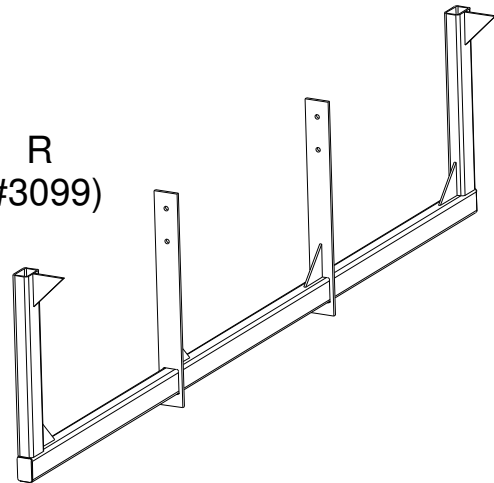

Automatic rolloff tarp system

**NON-TELESCOPIC GANTRY
(KIT #3074)**

BALLOON	PART NUMBER	QTY	DESCRIPTION
A	3089	2	PIVOT BASE ASSEMBLY
B	3071	2	SLIDE CYLINDER
C	3128	8	PIN (FOR CYLINDERS)
D	3070	2	ARM CYLINDER
E	3136	1	LOWER TARP ARM - RIGHT
F	3131	4	UPPER ARM PIN
G	3154	1	UPPER TARP ARM ASSEMBLY - RIGHT
H	3078	1	TARP TUBE
I	2762	1	ROLLER BAR ASSEMBLY
J	3095	1	OFFSET TORSION BAR ASSEMBLY
K	3068	1	TARP CRADLE ASSEMBLY
L	3149	1	UPPER TARP ARM ASSEMBLY - LEFT
M	4344	1	FIXED GANTRY / INNER STAGE WELDMENT
N	3114	2	GANTRY SUPPORT ASSEMBLY
O	3127	1	GANTRY MOUNTING PLATE
P	3137	1	LOWER TARP ARM - LEFT
Q	3132	2	LOWER ARM PIN
R	3099	1	FRONT BRACE ASSEMBLY
S	3130	14	LOCK RING
T	3079	2	SLIDE MOUNT ASSEMBLY
U	3117	1	REAR SLIDE BRACE ASSEMBLY - LEFT
V	3118	1	REAR SLIDE BRACE ASSEMBLY - RIGHT
W	2870	4	GANTRY GUSSET

Automatic rolloff tarp system

TELESCOPIC GANTRY
(KIT #3075)

BALLOON	PART NUMBER	QTY	DESCRIPTION
A	3089	2	PIVOT BASE ASSEMBLY
B	3071	2	SLIDE CYLINDER
C	3128	8	PIN (FOR CYLINDERS)
D	3070	2	ARM CYLINDER
E	3136	1	LOWER TARP ARM - RIGHT
F	3131	4	UPPER ARM PIN
G	3154	1	UPPER TARP ARM ASSEMBLY - RIGHT
H	3078	1	TARP TUBE
I	2762	1	ROLLER BAR ASSEMBLY
J	3095	1	OFFSET TORSION BAR ASSEMBLY
K	3068	1	TARP CRADLE ASSEMBLY
L	3149	1	UPPER TARP ARM ASSEMBLY - LEFT
N	3114	2	GANTRY SUPPORT ASSEMBLY
O	3127	1	GANTRY MOUNTING PLATE
P	3137	1	LOWER TARP ARM - LEFT
Q	3132	2	LOWER ARM PIN
R	3099	1	FRONT BRACE ASSEMBLY
S	3130	14	LOCK RING
T	3079	2	SLIDE MOUNT ASSEMBLY
U	3117	1	REAR SLIDE BRACE ASSEMBLY - LEFT
V	3118	1	REAR SLIDE BRACE ASSEMBLY - RIGHT
W	2870	4	GANTRY GUSSET
X	420	1	GANTRY CYLINDER
Y	3395	1	CYLINDER TO HOUSING ADAPTER
Z	4345	1	TELESCOPING GANTRY

M
(#4344)

Q
(#3132)

P
(#3137)

R
(#3099)

O
(#3127)