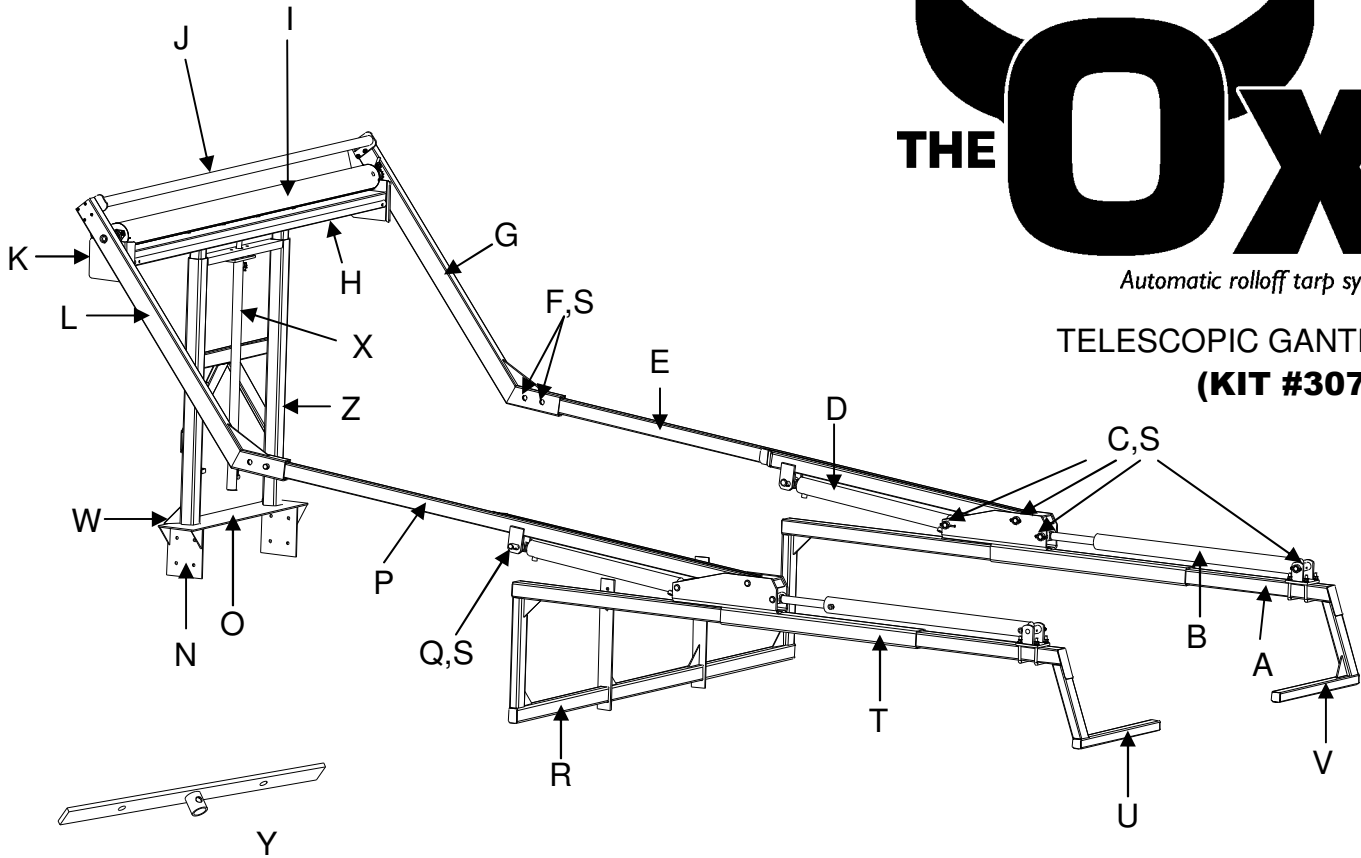

Automatic rolloff tarp system

**NON-TELESCOPIC GANTRY
(KIT #3074)**

BALLOON	PART NUMBER	QTY	DESCRIPTION
A	3089	2	PIVOT BASE ASSEMBLY
B	3071	2	SLIDE CYLINDER
C	3128	8	PIN (FOR CYLINDERS)
D	3070	2	ARM CYLINDER
E	3136	1	LOWER TARP ARM - RIGHT
F	3131	4	UPPER ARM PIN
G	3154	1	UPPER TARP ARM ASSEMBLY - RIGHT
H	3078	1	TARP TUBE
I	2762	1	ROLLER BAR ASSEMBLY
J	3095	1	OFFSET TORSION BAR ASSEMBLY
K	3068	1	TARP CRADLE ASSEMBLY
L	3149	1	UPPER TARP ARM ASSEMBLY - LEFT
M	4344	1	FIXED GANTRY / INNER STAGE WELDMENT
N	3114	2	GANTRY SUPPORT ASSEMBLY
O	3127	1	GANTRY MOUNTING PLATE
P	3137	1	LOWER TARP ARM - LEFT
Q	3132	2	LOWER ARM PIN
R	3099	1	FRONT BRACE ASSEMBLY
S	3130	14	LOCK RING
T	3079	2	SLIDE MOUNT ASSEMBLY
U	3117	1	REAR SLIDE BRACE ASSEMBLY - LEFT
V	3118	1	REAR SLIDE BRACE ASSEMBLY - RIGHT
W	2870	4	GANTRY GUSSET

Automatic rolloff tarp system

TELESCOPIC GANTRY
(KIT #3075)

BALLOON	PART NUMBER	QTY	DESCRIPTION
A	3089	2	PIVOT BASE ASSEMBLY
B	3071	2	SLIDE CYLINDER
C	3128	8	PIN (FOR CYLINDERS)
D	3070	2	ARM CYLINDER
E	3136	1	LOWER TARP ARM - RIGHT
F	3131	4	UPPER ARM PIN
G	3154	1	UPPER TARP ARM ASSEMBLY - RIGHT
H	3078	1	TARP TUBE
I	2762	1	ROLLER BAR ASSEMBLY
J	3095	1	OFFSET TORSION BAR ASSEMBLY
K	3068	1	TARP CRADLE ASSEMBLY
L	3149	1	UPPER TARP ARM ASSEMBLY - LEFT
N	3114	2	GANTRY SUPPORT ASSEMBLY
O	3127	1	GANTRY MOUNTING PLATE
P	3137	1	LOWER TARP ARM - LEFT
Q	3132	2	LOWER ARM PIN
R	3099	1	FRONT BRACE ASSEMBLY
S	3130	14	LOCK RING
T	3079	2	SLIDE MOUNT ASSEMBLY
U	3117	1	REAR SLIDE BRACE ASSEMBLY - LEFT
V	3118	1	REAR SLIDE BRACE ASSEMBLY - RIGHT
W	2870	4	GANTRY GUSSET
X	420	1	GANTRY CYLINDER
Y	3395	1	CYLINDER TO HOUSING ADAPTER
Z	4345	1	TELESCOPING GANTRY