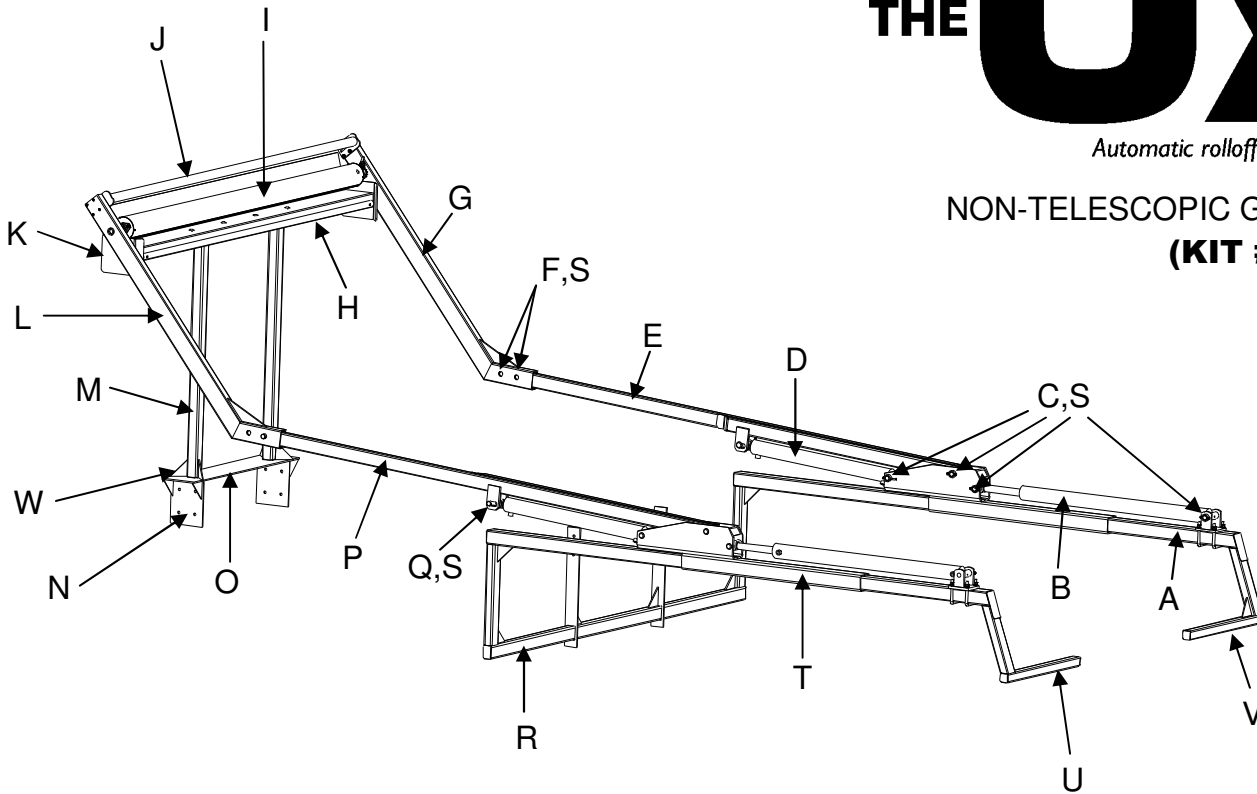

Automatic rolloff tarp system

**NON-TELESCOPIC GANTRY
(KIT #3074)**

BALLOON	PART NUMBER	QTY	DESCRIPTION
A	3089	2	PIVOT BASE ASSEMBLY
B	3071	2	SLIDE CYLINDER
C	3128	8	PIN (FOR CYLINDERS)
D	3070	2	ARM CYLINDER
E	3136	1	LOWER TARP ARM - RIGHT
F	3131	4	UPPER ARM PIN
G	3154	1	UPPER TARP ARM ASSEMBLY - RIGHT
H	3078	1	TARP TUBE
I	2762	1	ROLLER BAR ASSEMBLY
J	3095	1	OFFSET TORSION BAR ASSEMBLY
K	3068	1	TARP CRADLE ASSEMBLY
L	3149	1	UPPER TARP ARM ASSEMBLY - LEFT
M	4344	1	FIXED GANTRY / INNER STAGE WELDMENT
N	3114	2	GANTRY SUPPORT ASSEMBLY
O	3127	1	GANTRY MOUNTING PLATE
P	3137	1	LOWER TARP ARM - LEFT
Q	3132	2	LOWER ARM PIN
R	3099	1	FRONT BRACE ASSEMBLY
S	3130	14	LOCK RING
T	3079	2	SLIDE MOUNT ASSEMBLY
U	3117	1	REAR SLIDE BRACE ASSEMBLY - LEFT
V	3118	1	REAR SLIDE BRACE ASSEMBLY - RIGHT
W	2870	4	GANTRY GUSSET

Automatic rolloff tarp system

TELESCOPIC GANTRY
(KIT #3075)

BALLOON	PART NUMBER	QTY	DESCRIPTION
A	3089	2	PIVOT BASE ASSEMBLY
B	3071	2	SLIDE CYLINDER
C	3128	8	PIN (FOR CYLINDERS)
D	3070	2	ARM CYLINDER
E	3136	1	LOWER TARP ARM - RIGHT
F	3131	4	UPPER ARM PIN
G	3154	1	UPPER TARP ARM ASSEMBLY - RIGHT
H	3078	1	TARP TUBE
I	2762	1	ROLLER BAR ASSEMBLY
J	3095	1	OFFSET TORSION BAR ASSEMBLY
K	3068	1	TARP CRADLE ASSEMBLY
L	3149	1	UPPER TARP ARM ASSEMBLY - LEFT
N	3114	2	GANTRY SUPPORT ASSEMBLY
O	3127	1	GANTRY MOUNTING PLATE
P	3137	1	LOWER TARP ARM - LEFT
Q	3132	2	LOWER ARM PIN
R	3099	1	FRONT BRACE ASSEMBLY
S	3130	14	LOCK RING
T	3079	2	SLIDE MOUNT ASSEMBLY
U	3117	1	REAR SLIDE BRACE ASSEMBLY - LEFT
V	3118	1	REAR SLIDE BRACE ASSEMBLY - RIGHT
W	2870	4	GANTRY GUSSET
X	420	1	GANTRY CYLINDER
Y	3395	1	CYLINDER TO HOUSING ADAPTER
Z	4345	1	TELESCOPING GANTRY