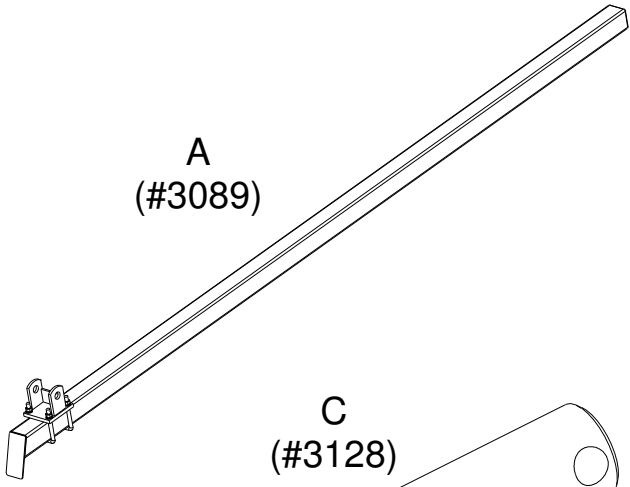

Automatic rolloff tarp system

**NON-TELESCOPIC GANTRY
(KIT #3074)**

BALLOON	PART NUMBER	QTY	DESCRIPTION
A	3089	2	PIVOT BASE ASSEMBLY
B	3071	2	SLIDE CYLINDER
C	3128	8	PIN (FOR CYLINDERS)
D	3070	2	ARM CYLINDER
E	3136	1	LOWER TARP ARM - RIGHT
F	3131	4	UPPER ARM PIN
G	3154	1	UPPER TARP ARM ASSEMBLY - RIGHT
H	3078	1	TARP TUBE
I	2762	1	ROLLER BAR ASSEMBLY
J	3095	1	OFFSET TORSION BAR ASSEMBLY
K	3068	1	TARP CRADLE ASSEMBLY
L	3149	1	UPPER TARP ARM ASSEMBLY - LEFT
M	4344	1	FIXED GANTRY / INNER STAGE WELDMENT
N	3114	2	GANTRY SUPPORT ASSEMBLY
O	3127	1	GANTRY MOUNTING PLATE
P	3137	1	LOWER TARP ARM - LEFT
Q	3132	2	LOWER ARM PIN
R	3099	1	FRONT BRACE ASSEMBLY
S	3130	14	LOCK RING
T	3079	2	SLIDE MOUNT ASSEMBLY
U	3117	1	REAR SLIDE BRACE ASSEMBLY - LEFT
V	3118	1	REAR SLIDE BRACE ASSEMBLY - RIGHT
W	2870	4	GANTRY GUSSET

Automatic rolloff tarp system

TELESCOPIC GANTRY
(KIT #3075)

BALLOON	PART NUMBER	QTY	DESCRIPTION
A	3089	2	PIVOT BASE ASSEMBLY
B	3071	2	SLIDE CYLINDER
C	3128	8	PIN (FOR CYLINDERS)
D	3070	2	ARM CYLINDER
E	3136	1	LOWER TARP ARM - RIGHT
F	3131	4	UPPER ARM PIN
G	3154	1	UPPER TARP ARM ASSEMBLY - RIGHT
H	3078	1	TARP TUBE
I	2762	1	ROLLER BAR ASSEMBLY
J	3095	1	OFFSET TORSION BAR ASSEMBLY
K	3068	1	TARP CRADLE ASSEMBLY
L	3149	1	UPPER TARP ARM ASSEMBLY - LEFT
N	3114	2	GANTRY SUPPORT ASSEMBLY
O	3127	1	GANTRY MOUNTING PLATE
P	3137	1	LOWER TARP ARM - LEFT
Q	3132	2	LOWER ARM PIN
R	3099	1	FRONT BRACE ASSEMBLY
S	3130	14	LOCK RING
T	3079	2	SLIDE MOUNT ASSEMBLY
U	3117	1	REAR SLIDE BRACE ASSEMBLY - LEFT
V	3118	1	REAR SLIDE BRACE ASSEMBLY - RIGHT
W	2870	4	GANTRY GUSSET
X	420	1	GANTRY CYLINDER
Y	3395	1	CYLINDER TO HOUSING ADAPTER
Z	4345	1	TELESCOPING GANTRY